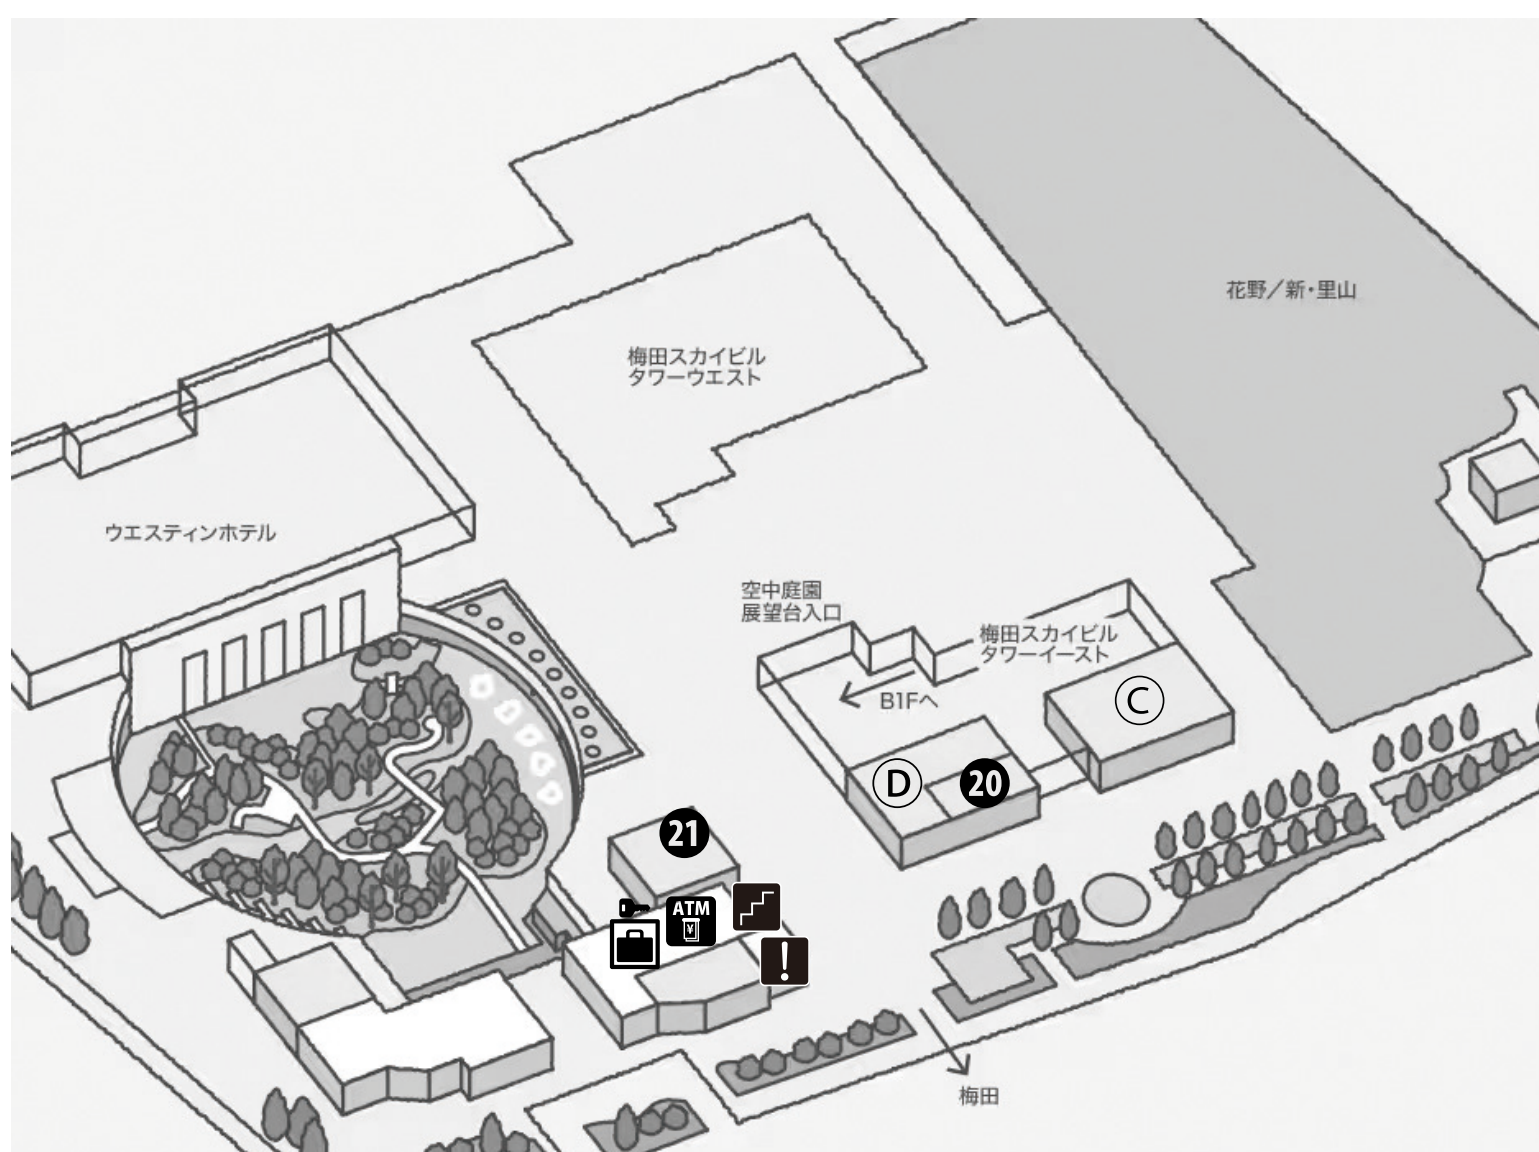

B1F

1F

- ① Kishin Saikan
- ② Ramen Kiraku
- ③ Kushi-no-Bo Sky Bld. Branch
- ④ Teppanyaki En Sky Bldg. branch
- ⑤ Tempura Naniwa Hyoten
- ⑥ Namaste Taj Mahal
- ⑦ Vegetables and Rice KAMANO
- ⑧ Creative Japanese Confectionery Studio BASHOAN
- ⑨ Shin-Miura Osaka
- ⑩ Shin Washoku Miyake
- ⑪ Okonomiyaki Kiji
- ⑫ Dashiya Namian
- ⑬ KATSUDON
- ⑭ Tanya Bero
- ⑮ INASE zushi
- ⑯ Yakishabu Specialty Restaurant NIITAKA
- ⑰ Doutor Coffee
- ⑱ CoCo Ichibanya Umeda Sky Bldg. branch
- ⑲ CAFFE PIAZZA DEL POPOLO
- Ⓐ Beauty Hair Salon YAWARAGI
- Ⓑ Patisserie TOTTO

【1F店舗】

- ⑳ OKASHI POWER! PRODUCE BY POUNDHOUSE
- ㉑ KINOCAFE
- Ⓒ WILLER Bus Terminal
- Ⓓ MAZDA